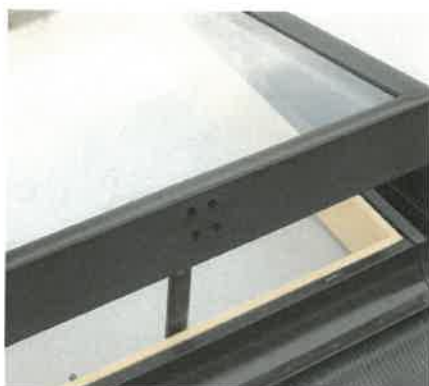

FENSTRO™

2 YEAR
GUARANTEE

CE 13
EN 14351-1:2006
+A1:2010

PEFC
PEFC01-21-138

FENSTRO
SKYLIGHT

Features

- Integrated flashing with apron
 - Trimable or completely removable foam gasket to ensure a perfect seal to roofing
 - The product can be installed in all roofing materials
 - Our flexible system allows installation in roofs with pitches between 15 and 60 degrees
 - Top-hung as standard with side-hung opening as option (except 90x48, which is only top-hung)
 - Comes with EPDM rubber gaskets in the sash
 - Weather - and UV ray resistant
 - Kiln-dried laminated pine wood with fungicide protection
 - 14mm double pane (3-8-3)
 - Chromed steel handle with two ventilation positions
 - Opening restrictor only for FE8585 - Fix the sash in open position
 - 2 year guarantee
- Colour**
- Available in grey and red

SIZES

FE4555 45 x 55 cm	FE4573 45 x 73 cm	FE4890 48 x 90 cm	FE9048 90 x 48 cm	FE8585 85 x 85 cm
Two ways of opening, side-hung or top-hung			Only top-hung	Only side-hung